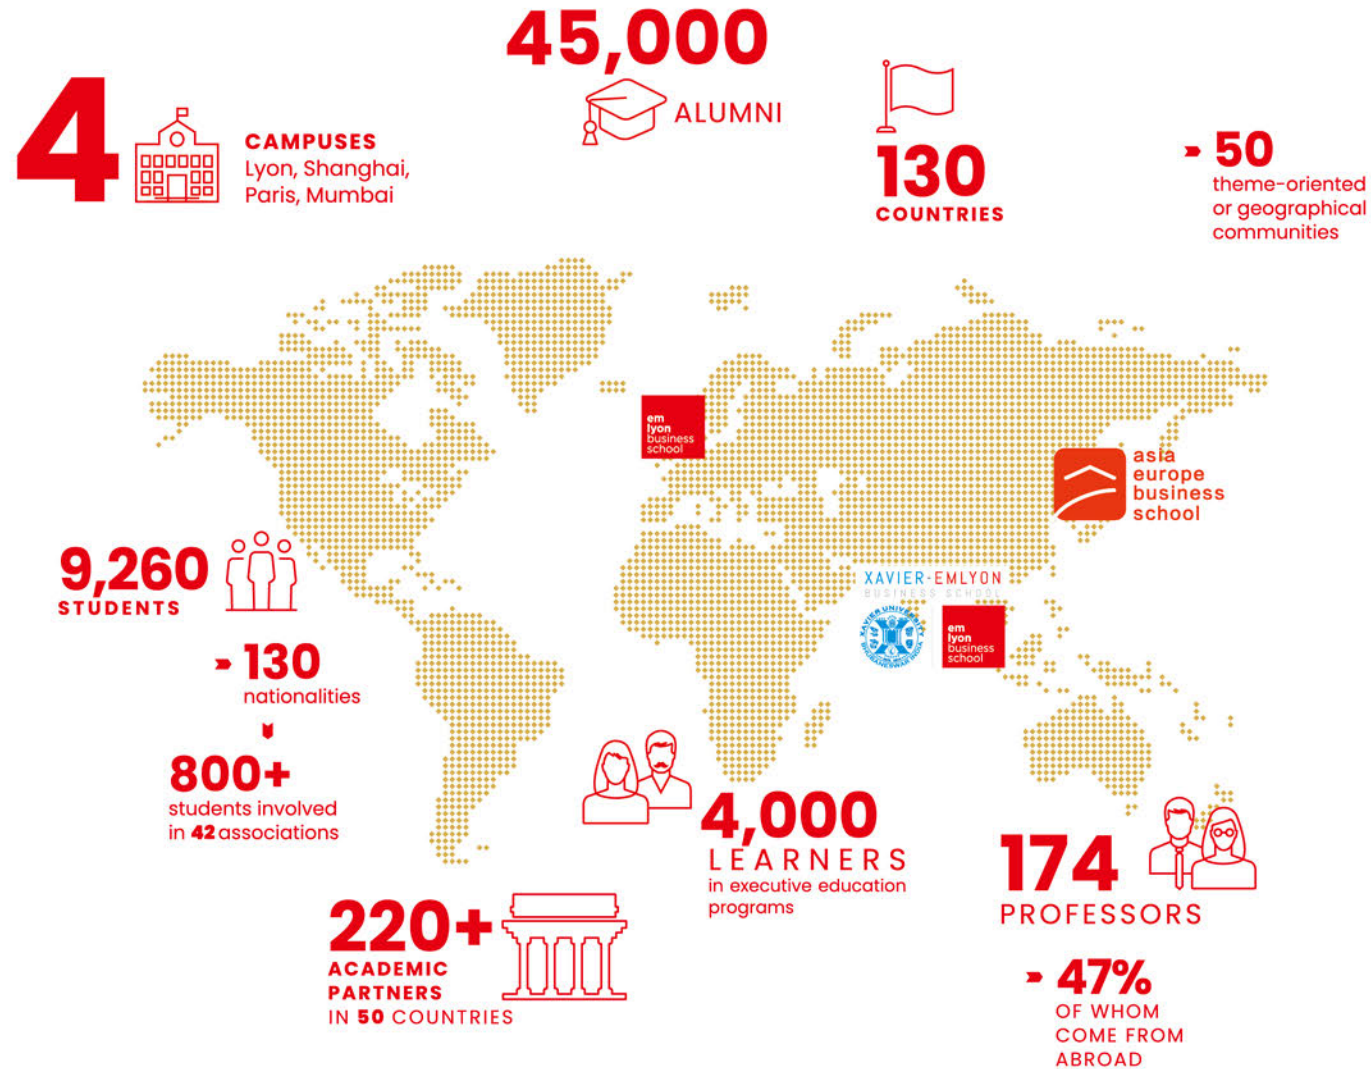

# emlyon business school community

em  
lyon  
business  
school

法国里昂商学院  
小红书

法国里昂商学院  
微信公众号

we are  
makers

Founded in 1872, **emlyon** business school is a prestigious international institution with a stellar global reputation. The school currently hosts 9,260 undergraduate and graduate students from 130 countries and regions, along with more than 4,000 executive education participants. Its four strategically located campuses are in Lyon, Paris, Shanghai and Mumbai. The school has also forged strong academic partnerships with 220 top universities and institutions worldwide. To date, **emlyon** has cultivated a network of 45,000 alumni spread across 130 countries and regions, making significant contributions to a wide range of industries.